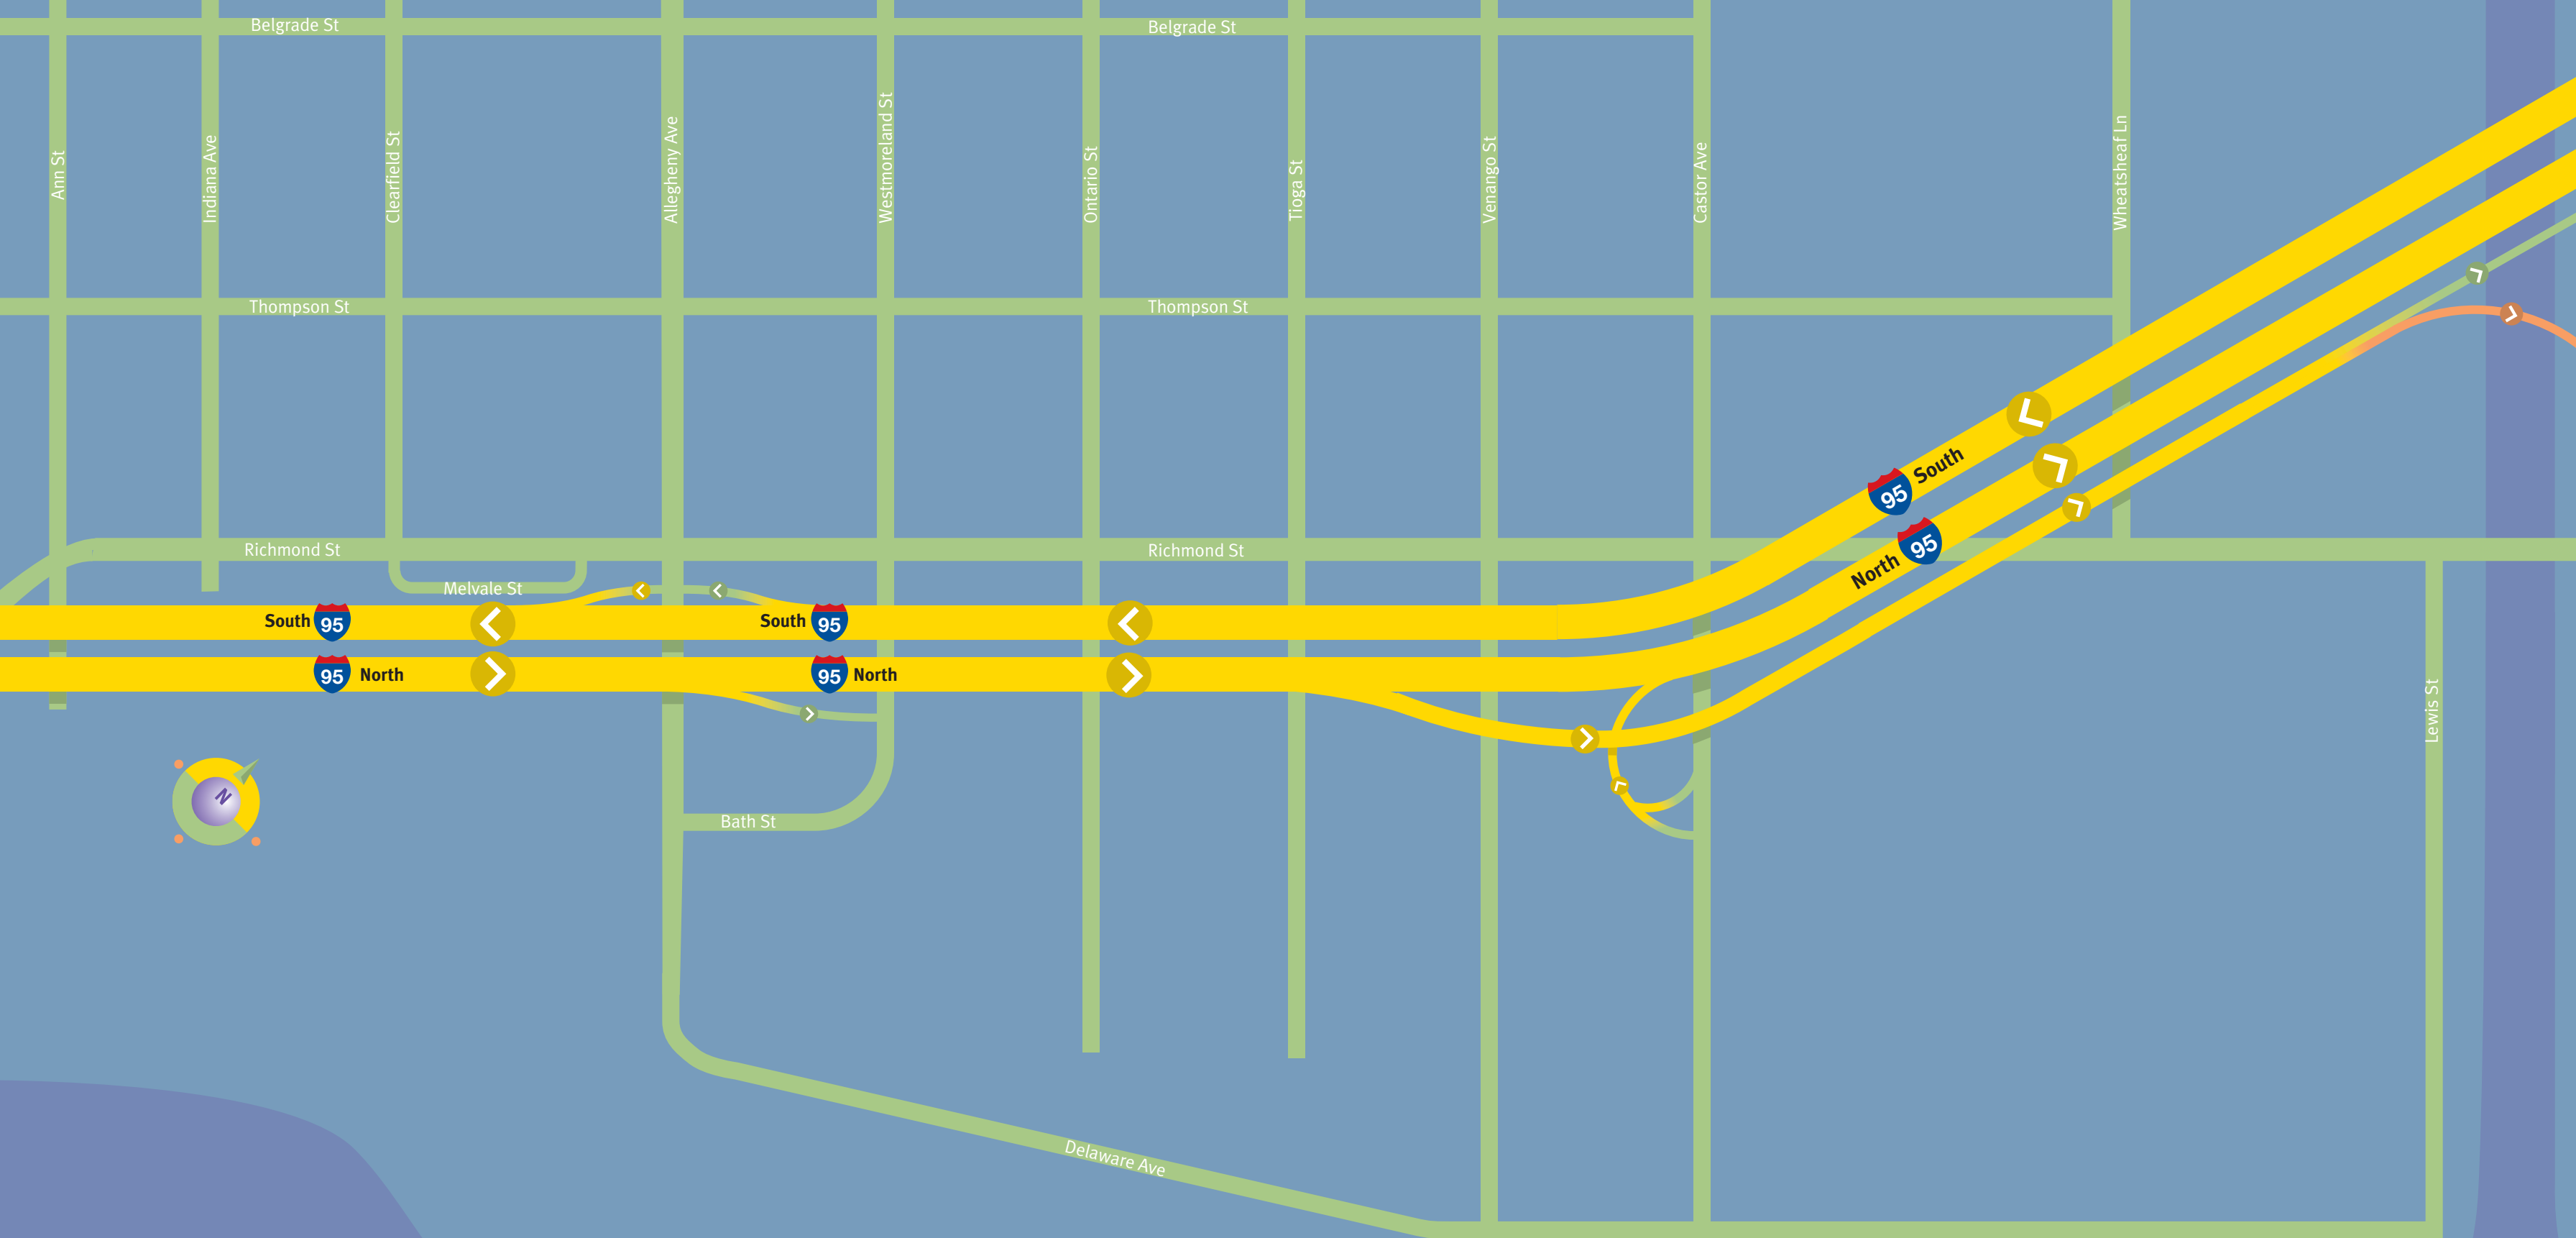

I-95/AFC: Existing

1 tick = 1/20 mile